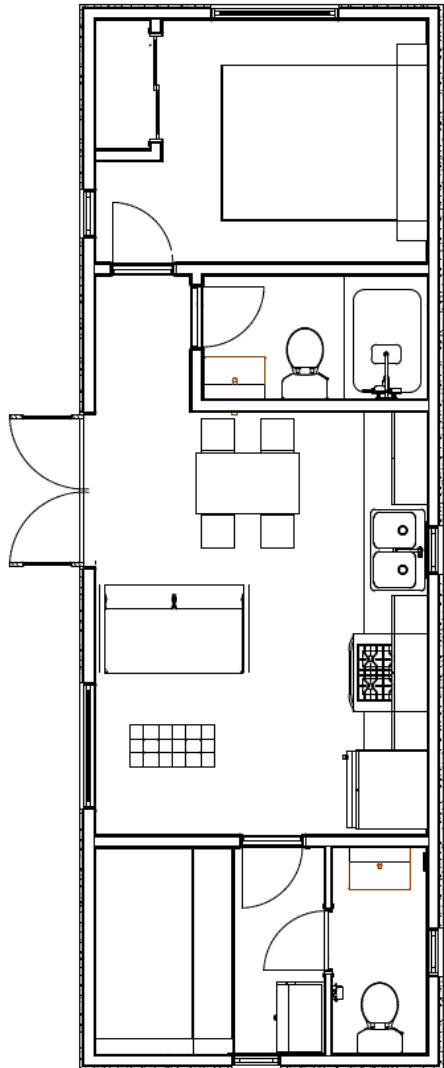

Park Models

by

MetaLigna

The COVE Model

395 square feet | 2 bedroom | 1.5 bath

Every unit is energy efficient with intelligent, ergonomic floor plans. Flush LED lighting keeps the rooms feeling fresh and open.