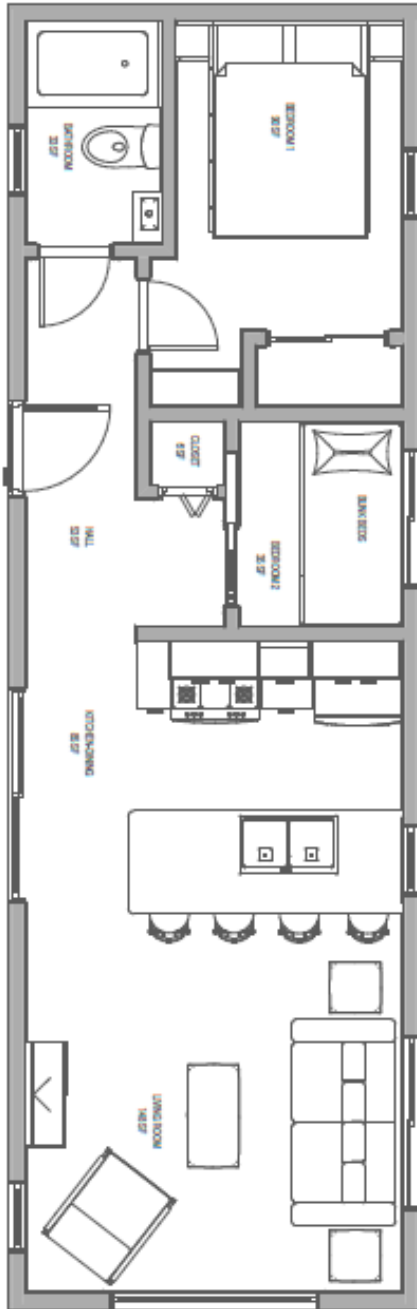

The Brook Model

Park Model Homes 2022

**Exterior finishes, fixtures and equipment may differ.*

BROOK

456 sq. ft. | 38' x 12'

Step inside to all the creature comforts of home.

Every model is designed so that natural light streams in through windows large and small. Recessed LED light fixtures, simple, modern fabrics and clean lines present a beautiful canvas; just add a splash of your favourite things to make it your own.

Design Features

2 bed | 1 bath | Eat-in kitchen & stainless steel appliances | Custom millwork in kitchen & bedrooms

BROOK

456 sq. ft. | 38' x 12'

Enjoy time with family and friends in your stylish, two-bedroom, one bath model, filled with natural light and fresh country air. Stay cool and safe with our smart-design air treatment system. On crisp spring and autumn nights, keep cozy by the fire. Whether you're diving into a great conversation or a fabulous book, this is the place for you to truly let go.